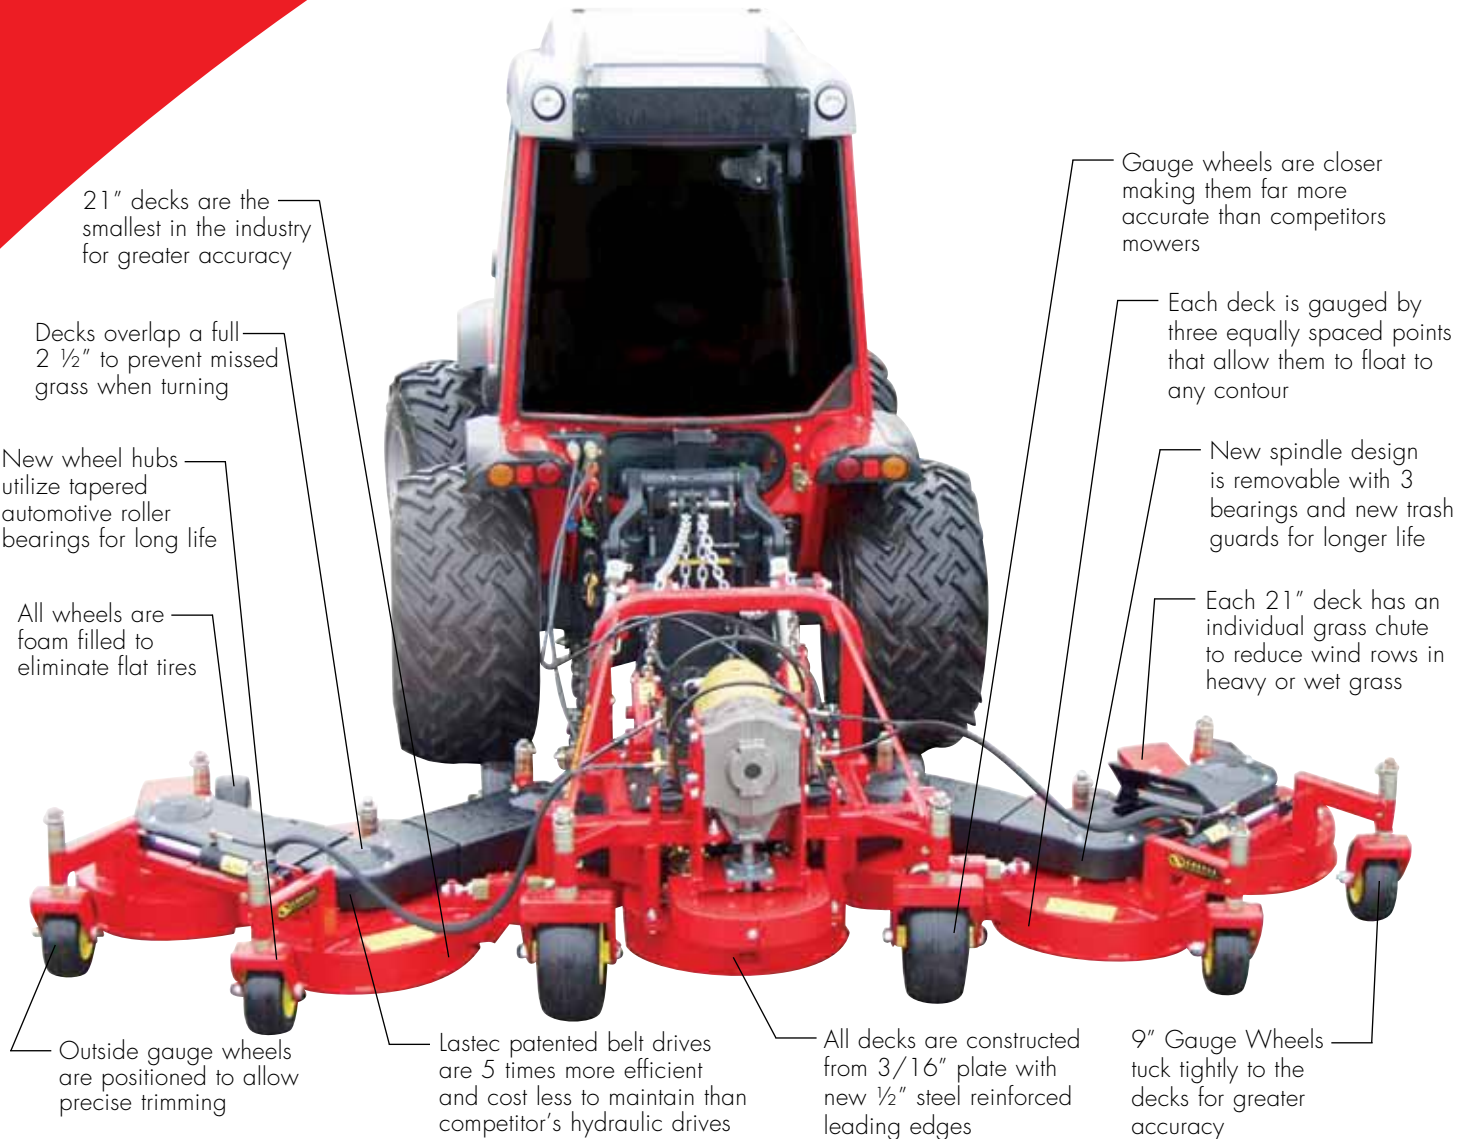

TURF/COMMERCIAL MODEL 721XF

**LASTEC®**

Manufacturer of the  
World's Only High-Definition  
Articulating Mowers

## The Original PTO Driven 721XR Is Now Available Where You Have Wanted It... Out Front for Greater Visibility

The 721XR was the first articulating mower ever offered to the turf industry in 1990 and is still arguably the finest and most accurate wide-area grooming mower in the world. If this 132" mower ever lacked anything, it was the ability to attach it to the front of a tractor for greater visibility. That changes with the introduction of the 721XF...a seven deck grooming mower that utilizes the smallest and most accurate articulating decks (21") to deliver a cut so accurate that a whole new term describes it...

**TURF/COMMERCIAL MODEL 721XF**

**721XF SPECIFICATIONS\***

- Tractor Requirements: Minimum 3.5HP PTO and 3-point Hitch
- Cutting Width: 132 inches (335 cm)
- Transport Width: 106 inches (267cm)†
- Deck Configuration: Seven 21 inch Articulating
- Deck Height Range: 1 inch to 4 3/4 inches (2.5cm x 12cm)
- Overall Weight: 1,250 pounds (563 kg)