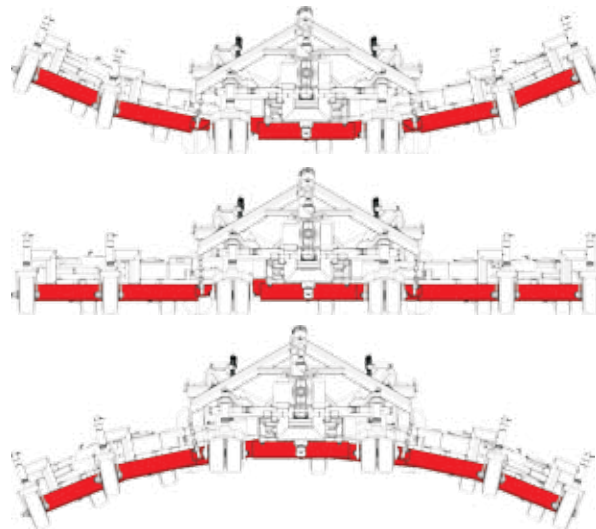

317.892.4444

1.800.515.6798

Fax: 317.892.4188

www.lastec.com

Quality Rotary Mowers for a World that isn't Flat