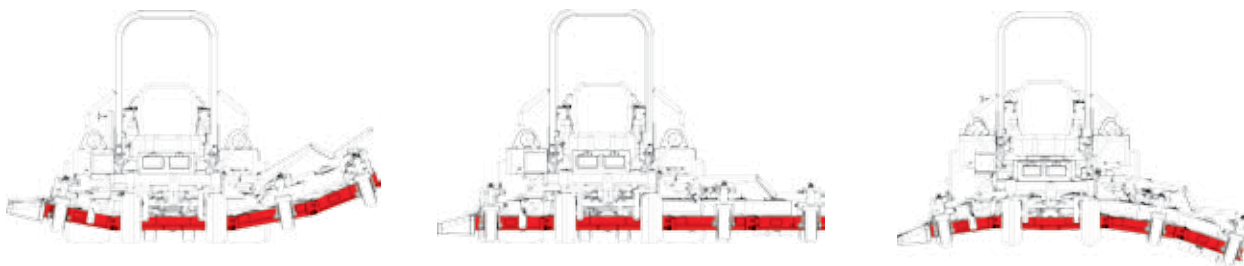

LASTEC®

Manufacturer of the
World's Only High-Definition
Articulating Mowers

TURF MODEL 3696

Lastec's Highest Production Articulating Rotary Mower

The Model 3696 is Lastec's top of the line self-contained Articulator. Our most productive machine cuts a path 96" wide and will match the productivity of competitor's machines costing 30-50% more. The unique features of this mower are its zero-turn maneuverability and its 30" side reaching capability. If your cutting needs include pond banks, overhangs near sand traps, deep grass bunkers, or the need to reach under low limbs or obstacles, there isn't a machine at any price that will deliver as well as the 3696.

The efficiency of Lastec's patented belt drive system also allows the 3696 to cut at higher ground speeds than mowers with hydraulically powered decks that require far greater horsepower and fuel consumption.

- Engine: 4-cylinder 36HP, water-cooled Kubota Diesel
- Deck Configuration: Four 25 inch Articulating
- Overall Weight: 2,200 pounds (990 kg)
- Speed: 8.2 mph

30" side reach allows for easy maneuverability