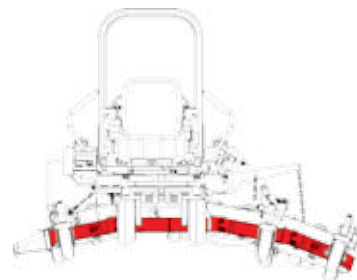

**LASTEC®**

Manufacturer of the  
World's Only High-Definition  
Articulating Mowers

TURF MODEL 3682

### Lastec's Most Accurate Articulating Rotary Mower

The Model 3682 is Lastec's most accurate self-contained Articulator. The four 21" individual rotary decks that make up the 82" cutting width deliver the highest quality and most accurate cut in the industry. The side reach is an impressive 27", making it perfect for cutting extreme contours where you need the deck to reach where other mowers can't. The low center of gravity allows the 3682 to safely maneuver where conventional steeringwheel mowers go at their peril.

*Quality Rotary Mowers for a World that isn't Flat*

TURF MODEL 3682

**LASTE C**

Manufacturer of the  
World's Only High-Definition  
Articulating Mowers

**3682 SPECIFICATIONS\***

- Engine: 4-cylinder 36HP, Kubota water-cooled, Diesel
- Deck Configuration: Four 21" Fully Articulating
- Deck Height Range: 1" to 4<sup>3/4</sup>"
- Overall Weight: 2,063 pounds (928 kg)
- Speed: 10 mph