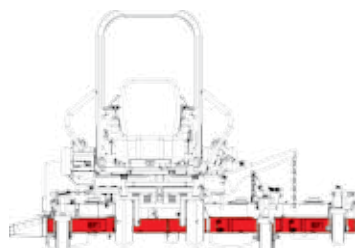

### Lastec's Most Accurate Articulating Rotary Mower

The Model 3682 is Lastec's most accurate self-contained Articulator. The four 21" individual rotary decks that make up the 82" cutting width deliver the highest quality and most accurate cut in the industry. The side reach is an impressive 27", making it perfect for cutting extreme contours where you need the deck to reach where other mowers can't. The low center of gravity allows the 3682 to safely maneuver where conventional steeringwheel mowers go at their peril.

*Quality Rotary Mowers for a World that isn't Flat*

TURF MODEL 3682

**LASTE C**

Manufacturer of the  
World's Only High-Definition  
Articulating Mowers

**3682 SPECIFICATIONS\***

- Engine: 4-cylinder 36HP, Kubota water-cooled, Diesel
- Deck Configuration: Four 21" Fully Articulating
- Deck Height Range: 1" to 4<sup>3/4</sup>"
- Overall Weight: 2,063 pounds (928 kg)
- Speed: 10 mph