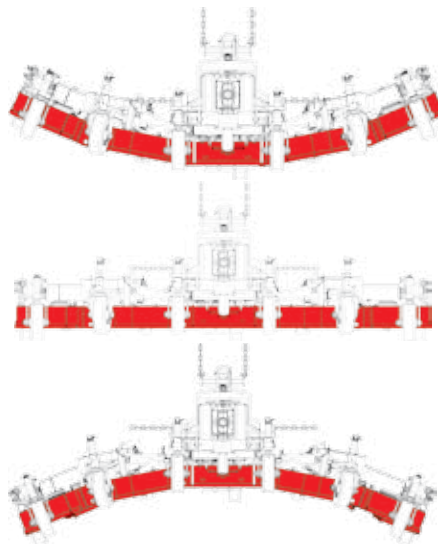

Since Lastec's introduction of articulating rotary mowers in 1990, the turf industry hasn't had to accept the turf damage caused by wide area decks. Lastec Articulators all cut with the quality of a small push mower no matter how wide you need to cut. The Model 100ER is no exception, delivering a 100" (2.5 M) wide cut with the accuracy of five 21" (535mm) push mowers.

This versatile model mounts to a variety of tractors and delivers a cut so accurate that a whole new term describes it...

High Definition Mowing.

317.892.4444

1.800.515.6798

Fax: 317.892.4188

www.lastec.com

Cutting Width: 100" (2.5 M)

Transport Width: 78" (2 M)

Deck Configuration: Five 21" (535mm) Fully Articulating

Deck Height Range: 1" to 4 1/2" (2.54 cm x 11.43 cm)

Overall Weight: 1060 lbs. (526 kg)

Outer two decks fold hydraulically to 78" (2 M) for transport