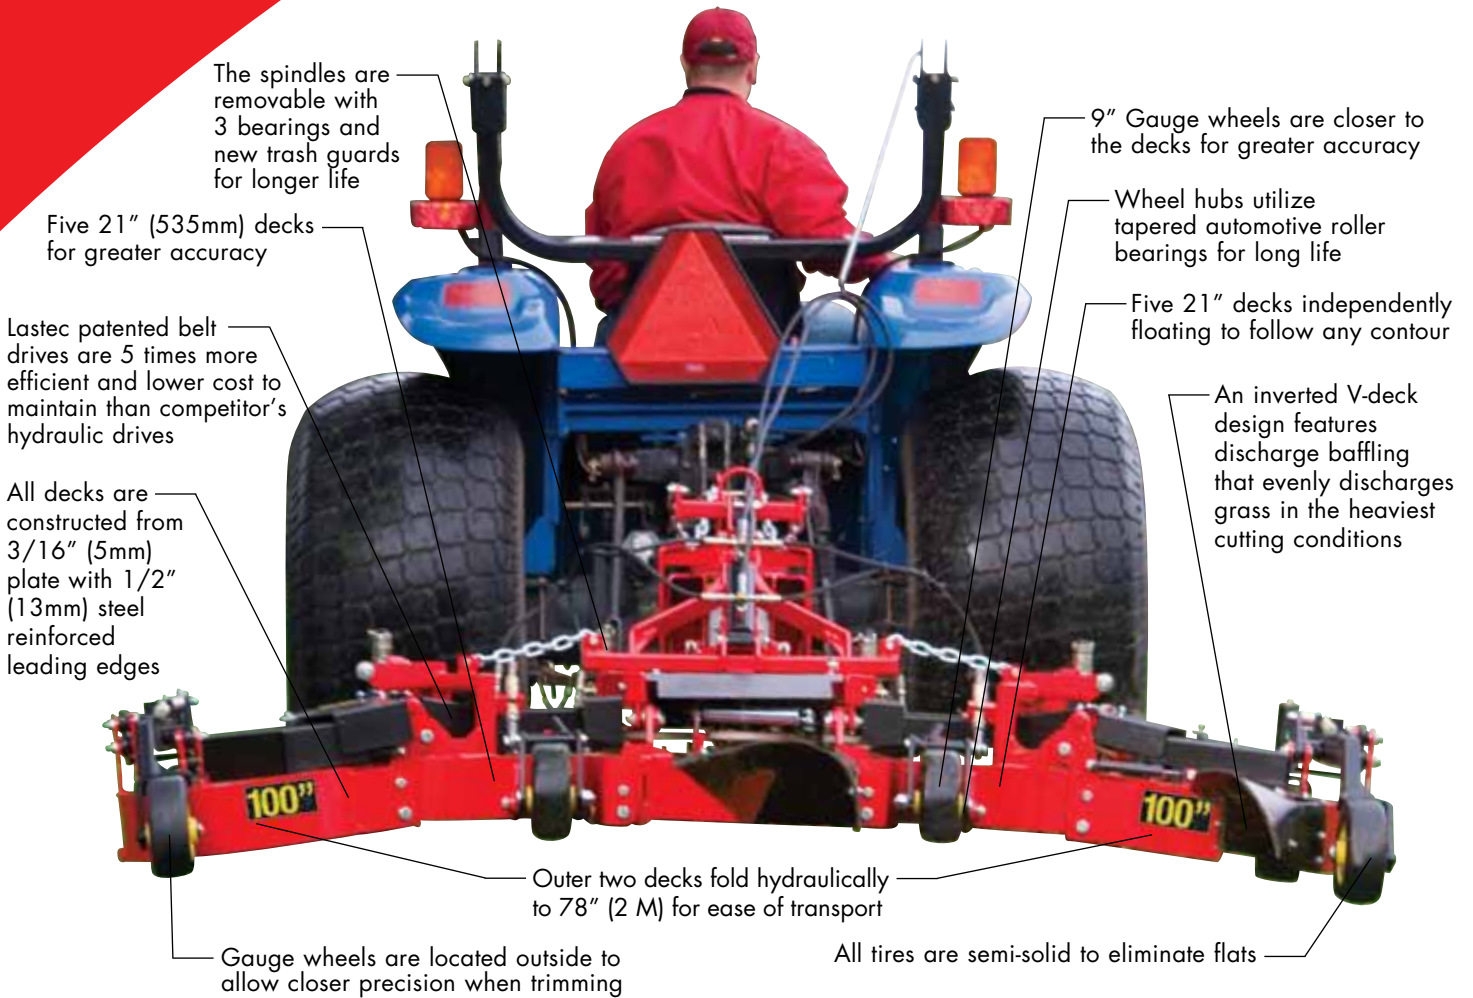

TURF/COMMERCIAL MODEL 100ER

LASTEC®

Manufacturer of the
World's Only High-Definition
Articulating Mowers

The Model 100ER delivers amazing productivity at a price point that is a fraction of other options available on the market.

Since Lastec's introduction of articulating rotary mowers in 1990, the turf industry hasn't had to accept the turf damage caused by wide area decks. Lastec Articulators all cut with the quality of a small push mower no matter how wide you need to cut. The Model 100ER is no exception, delivering a 100" (2.5 M) wide cut with the accuracy of five 21" (535mm) push mowers.

Quality Rotary Mowers for a World that isn't Flat

LASTEC®

Manufacturer of the
World's Only High-Definition
Articulating Mowers

TURF/COMMERCIAL MODEL 100ER

100ER SPECIFICATIONS*

Tractor Requirements: Minimum 35HP at PTO
Standard Category-1
3 Point Hitch

Cutting Width: 100" (2.5 M)

Transport Width: 78" (2 M)

Deck Configuration: Five 21" (535mm) Fully Articulating

Deck Height Range: 1" to 4 1/2" (2.54 cm x 11.43 cm)

Overall Weight: 1060 lbs. (526 kg)

Outer two decks fold hydraulically to 78" (2 M) for transport