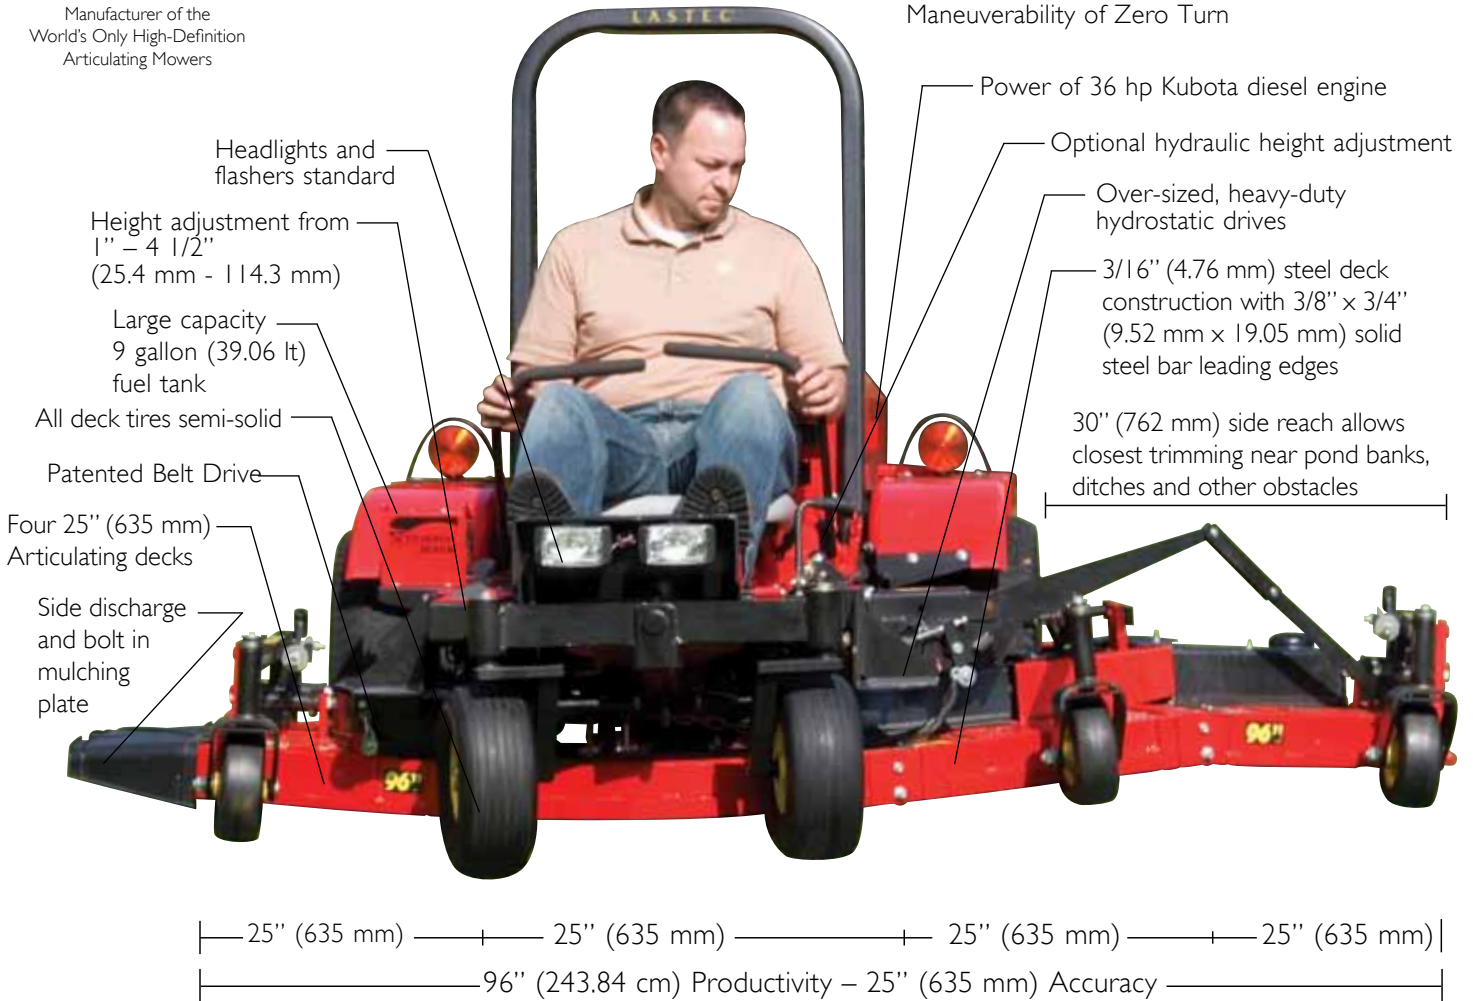

LASTEC®

Manufacturer of the
World's Only High-Definition
Articulating Mowers

TURF/COMMERCIAL MODEL 3696

One of Lastec's Highest Production Articulating Rotary Mowers

The Model 3696 is one of Lastec's top of the line self-contained Articulators. This machine cuts a path 96" (243.84 cm) wide and will match the productivity of competitor's machines costing 30-50% more. The unique features of this mower are its zero-turn maneuverability and its 30" (762 mm) side reaching capability. If your cutting needs include pond banks, overhangs near sand traps, deep grass bunkers, or the need to reach under low limbs or obstacles, there isn't a machine at any price that will deliver as well as the 3696. The efficiency of Lastec's patented belt drive system also allows the 3696 to cut at higher ground speeds than mowers with hydraulically powered decks that require far greater horsepower and fuel consumption.

TURF/COMMERCIAL MODEL 3696

L A S T E C

Manufacturer of the
World's Only High-Definition
Articulating Mowers

Quality Rotary Mowers for a World that isn't Flat

3696 SPECIFICATIONS*

- Engine: Four cylinder 36 hp, (26.85 kW) water-cooled Kubota diesel
- Deck Height Range: 1" to 4 1/2" (25.4 mm x 114.3 mm)
- Deck Configuration: Four 25" (635 mm), 4" (101.6 mm) deep articulating
- Overall Weight: 2,200 lbs (990 kg)
- Speed: Infinitely variable up to 9 mph (14.5 km/h)
- Warranty: Two years parts, one year labor