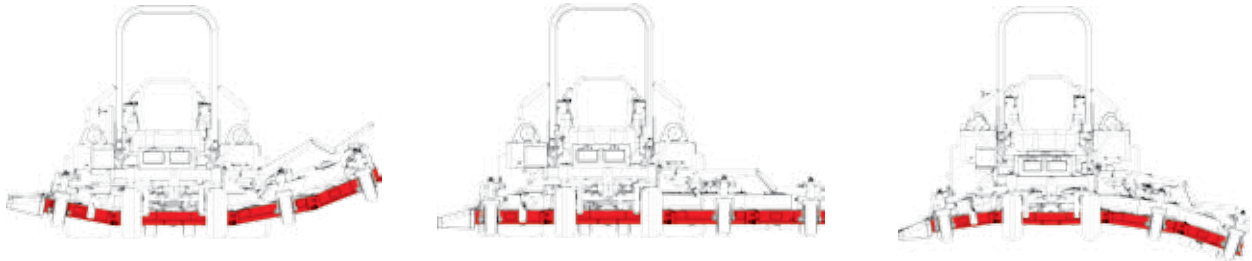

LASTEC®

Manufacturer of the
World's Only High-Definition
Articulating Mowers

TURF/COMMERCIAL MODEL 3696

One of Lastec's Highest Production Articulating Rotary Mowers

The Model 3696 is one of Lastec's top of the line self-contained Articulators. This machine cuts a path 96" (243.84 cm) wide and will match the productivity of competitor's machines costing 30-50% more. The unique features of this mower are its zero-turn maneuverability and its 30" (762 mm) side reaching capability. If your cutting needs include pond banks, overhangs near sand traps, deep grass bunkers, or the need to reach under low limbs or obstacles, there isn't a machine at any price that will deliver as well as the 3696. The efficiency of Lastec's patented belt drive system also allows the 3696 to cut at higher ground speeds than mowers with hydraulically powered decks that require far greater horsepower and fuel consumption.

TURF/COMMERCIAL MODEL 3696

L A S T E C

Manufacturer of the
World's Only High-Definition
Articulating Mowers

Quality Rotary Mowers for a World that isn't Flat

3696 SPECIFICATIONS*

- Engine: Four cylinder 36 hp, (26.85 kW) water-cooled Kubota diesel
- Deck Height Range: 1" to 4 1/2" (25.4 mm x 114.3 mm)
- Deck Configuration: Four 25" (635 mm), 4" (101.6 mm) deep articulating
- Overall Weight: 2,200 lbs (990 kg)
- Speed: Infinitely variable up to 9 mph (14.5 km/h)
- Warranty: Two years parts, one year labor